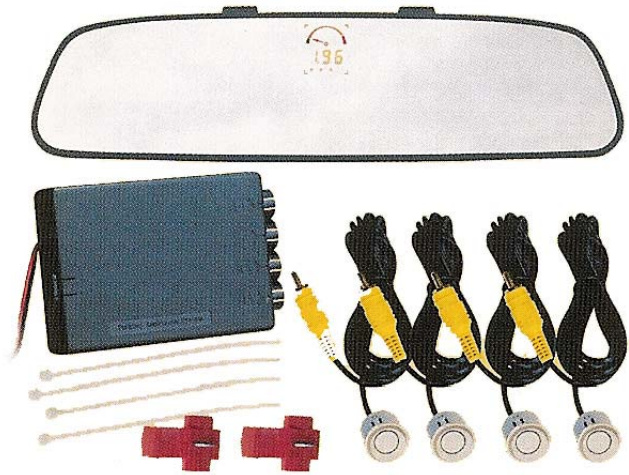

## Rear View Mirror Digital Display Parking Sensor System

### Key features:

1. Detection capability: The sensor's sensitivity is 2~3 times better than other similar products.
2. Detection range: Detecting distance is 0.35~2.50m. It has a wide detection angle and less blind zone.
3. Acquisition speed: It measures 4 times/second and reacts quickly to moving objects.
4. Environment: It operates normally in rainy, snowy and foggy conditions as well.
5. Technology: It uses fuzzy data processing technology and ensures precise and stable data measurement. The controller will do a self test as soon as it is powered up by beeping a few times indicating that the sensors are operational, the display will also show if a sensor is not working.
6. Reliability: The system is highly reliable and comes with a three year warranty.
7. The standard cable length for the sensors is 2.4m and 4.5m for the display.